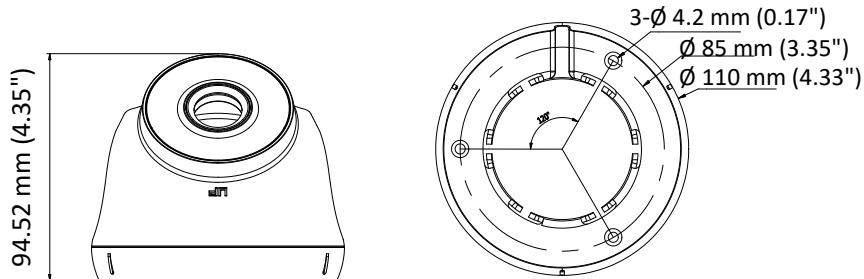

Order Model

HWT-T220-P

Dimension